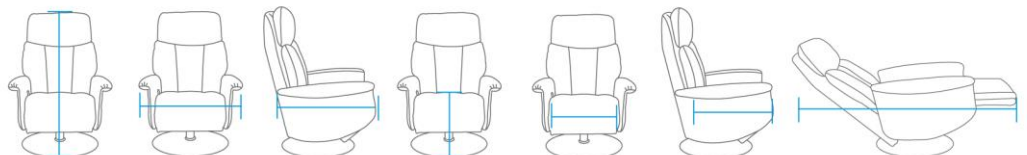

manual or powered operation

New Riser Recliner
The Dual Motor Lift and Tilt is available in Grande and Standard sizes with an option of any wooden base.

Measurements shown in mm/inches

Model	Size	Height	Width	Depth	Seat Height	Seat Width	Seat Depth	Length Open
	Petite	1080 / 42.5	760 / 30.0	760 / 30.0	485 / 19.0	485 / 19.0	485 / 19.0	1560 / 61.5
	Standard	1170 / 46.0	790 / 31.0	760 / 30.0	510 / 20.0	510 / 20.0	485 / 19.0	1600 / 63.0
	Grande	1195 / 47.0	810 / 32.0	760 / 30.0	535 / 21.0	520 / 20.5	510 / 20.0	1600 / 63.0

All dimensions are approximate and will alter slightly after use.

As part of our policy of continuous improvement we reserve the right to alter any specifications when necessary.