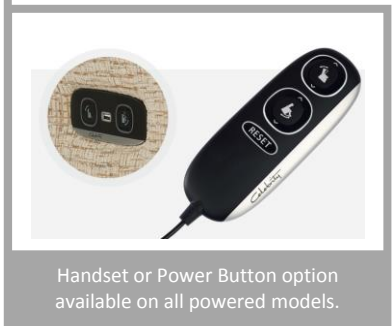

Hertford Suite

Fabric: Fusion Oyster

Handset or Power Button option available on all powered models.

Hertford Suite Dimensions Metric						
	HEIGHT	WIDTH	DEPTH	SEAT HEIGHT	SEAT WIDTH	SEAT DEPTH
STANDARD RECLINER*	1090	860	940	520	480	530
FIXED CHAIR	1090	860	940	520	480	530
2 SEAT FIXED/RECLINING SETTEE	1090	1345	940	520	965	530
3 SEAT FIXED/RECLINING SETTEE	1090	1855	940	520	1470	530