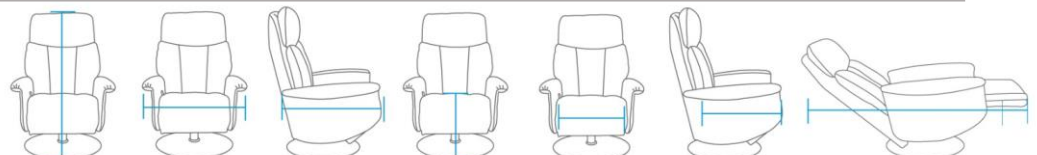

manual or powered operation

New Riser Recliner

The Dual Motor Lift and Tilt is available in Grande and Standard sizes with an option of any wooden base.

Measurements shown in mm/inches

Model	Size	Height	Width	Depth	Seat Height	Seat Width	Seat Depth	Length Open
	Petite	1030 / 40.5	760 / 30.0	760 / 30.0	450 / 18.0	500 / 19.5	510 / 20.0	1550 / 61.0
	Standard	1120 / 44.0	810 / 32.0	760 / 30.0	470 / 18.5	520 / 20.5	510 / 20.0	1600 / 63.0
	Grande	1155 / 45.5	840 / 33.0	760 / 30.0	490 / 19.0	540 / 21.5	510 / 20.0	1600 / 63.0

All dimensions are approximate and will alter slightly after use.

As part of our policy of continuous improvement we reserve the right to alter any specifications when necessary.