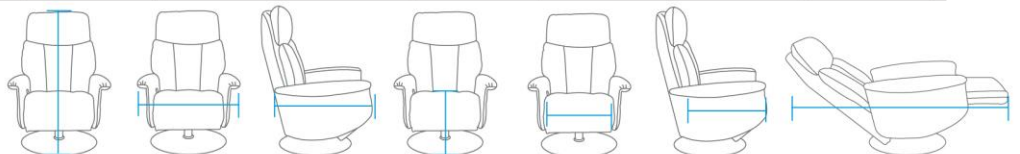

manual or powered operation

New Riser Recliner
The Dual Motor Lift and Tilt is available in Grande and Standard sizes with an option of any wooden base.

Measurements shown in mm/inches

Model	Size	Height	Width	Depth	Seat Height	Seat Width	Seat Depth	Length Open
	Petite	1065 / 42.0	685 / 27.0	760 / 30.0	485 / 19.0	485 / 19.0	455 / 18.0	1550 / 61.0
	Standard	1145 / 45.0	710 / 28.0	760 / 30.0	510 / 20.0	510 / 20.0	485 / 19.0	1600 / 63.0
	Grande	1170 / 46.0	725 / 28.5	760 / 30.0	510 / 20.0	535 / 21.0	485 / 19.0	1600 / 63.0

All dimensions are approximate and will alter slightly after use.

As part of our policy of continuous improvement we reserve the right to alter any specifications when necessary.