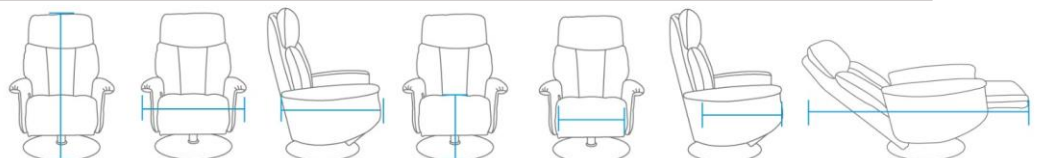

manual or powered operation

New Riser Recliner
The Dual Motor Lift and Tilt is available in Grande and Standard sizes with an option of any wooden base.

Measurements shown in mm/inches

Model	Size	Height	Width	Depth	Seat Height	Seat Width	Seat Depth	Length Open
	Petite	1030 / 40.5	760 / 30.0	760 / 30.0	470 / 18.5	500 / 19.5	510 / 20.0	1550 / 61.0
	Standard	1120 / 44.0	800 / 31.5	760 / 30.0	500 / 19.5	520 / 20.5	510 / 20.0	1600 / 63.0
	Grande	1155 / 45.5	840 / 33.0	760 / 30.0	520 / 20.5	540 / 21.5	510 / 20.0	1600 / 63.0

All dimensions are approximate and will alter slightly after use.

As part of our policy of continuous improvement we reserve the right to alter any specifications when necessary.