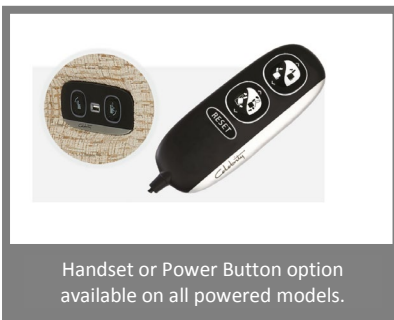

# Somersby Suite

Fabric: Esker Sand

Handset or Power Button option available on all powered models.

Split 2 and 3 Seat Fixed Settees available