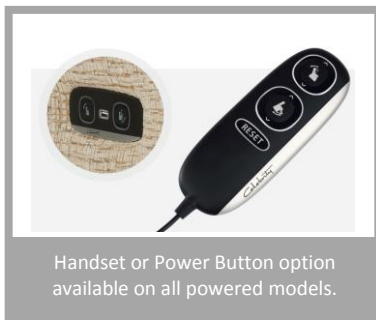

Westbury Suite

Leather: Lena Marble

Handset or Power Button option available on all powered models.

Westbury Suite Dimensions Metric

	HEIGHT	WIDTH	DEPTH	SEAT HEIGHT	SEAT WIDTH	SEAT DEPTH
GRANDE RECLINER*	1170	840	940	535	525	520
STANDARD RECLINER*	1090	775	890	490	485	500
PETITE RECLINER*	1040	725	865	470	450	455
LOW PROFILE	1040	735	865	430	450	445
FIXED CHAIR	1100	780	860	490	480	500
FIXED 2 SEAT SETTEE	1100	1250	860	490	990	500
FIXED 3 SEAT SETTEE	1100	1780	860	490	1490	500